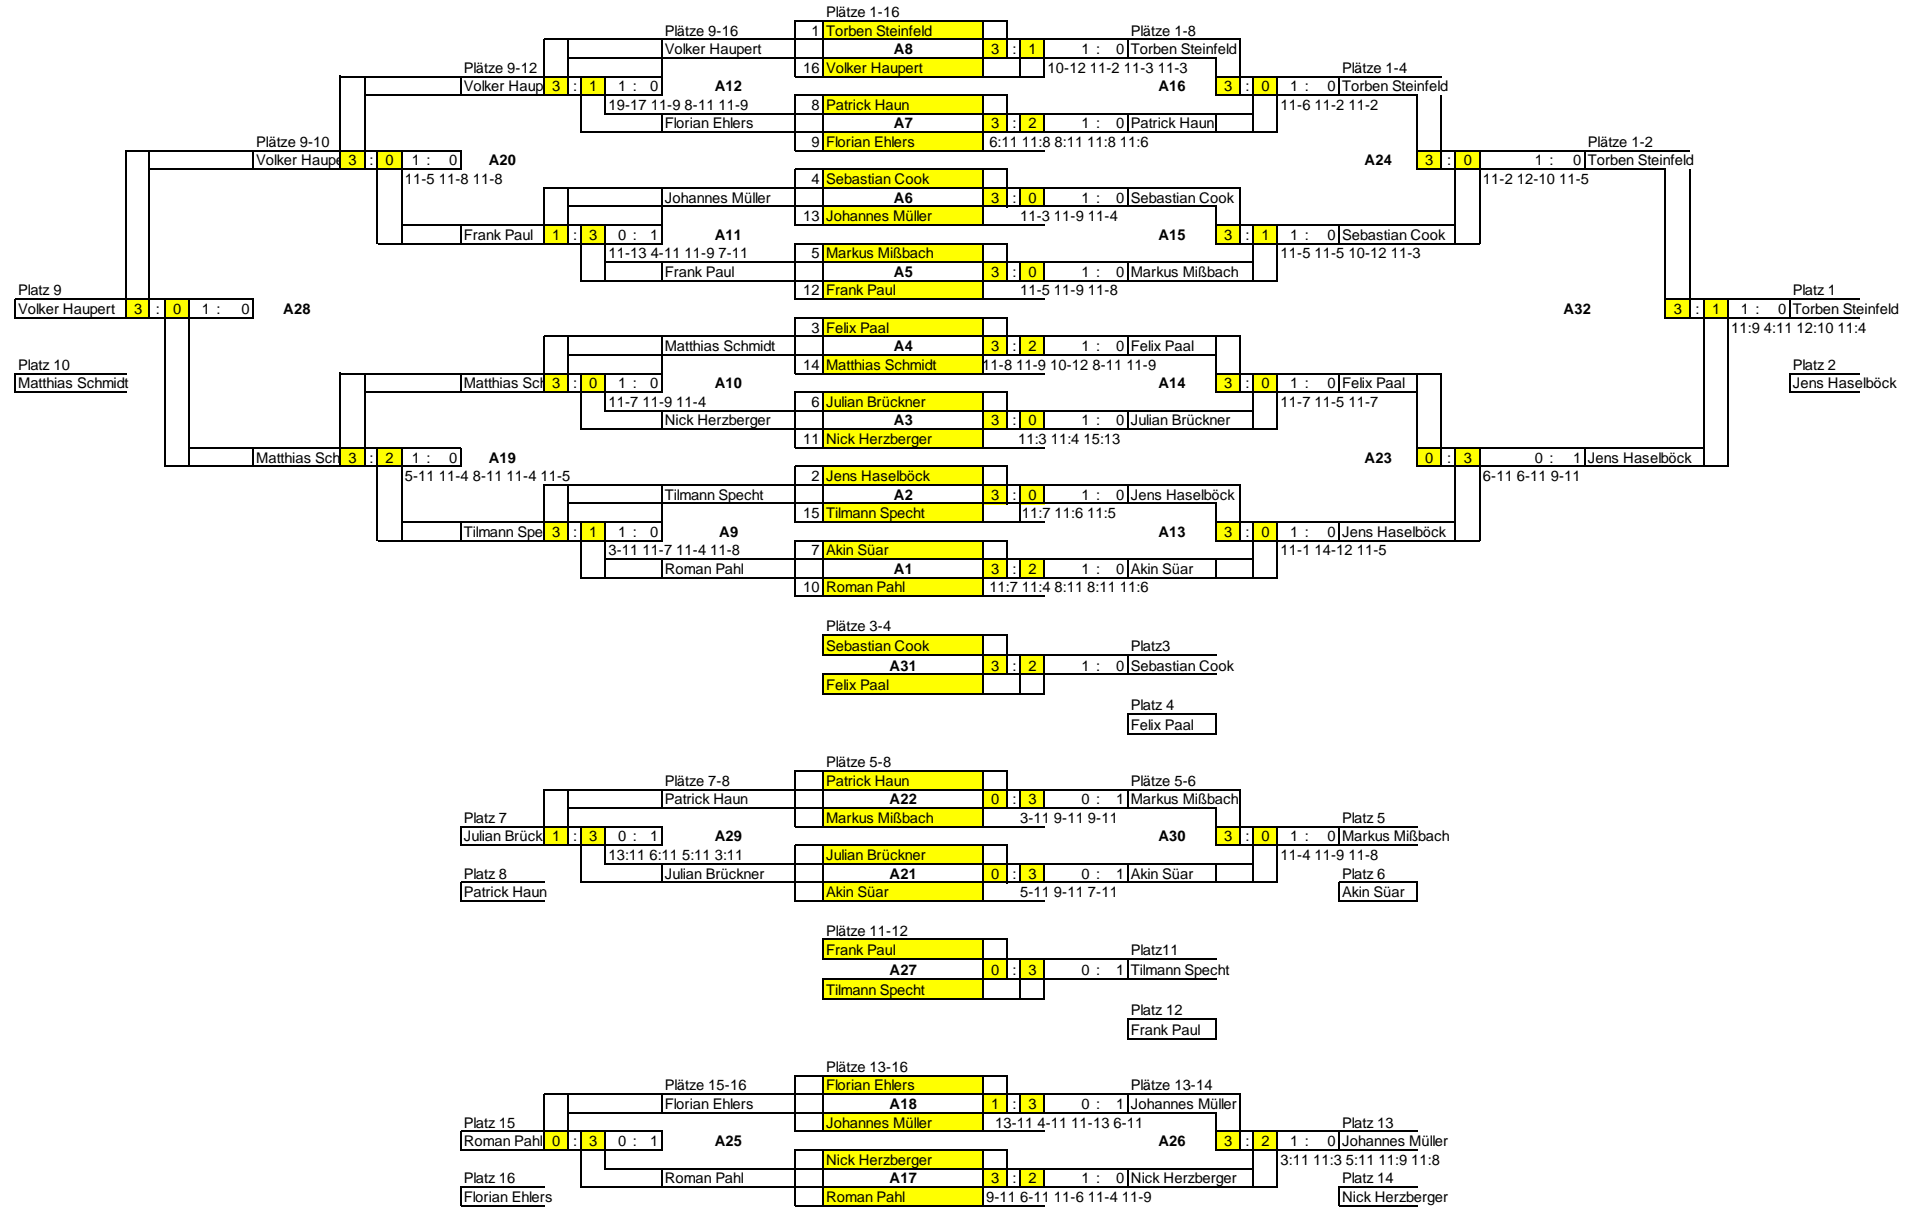

Herren A

Herren B

Herren C

Damen

1

	Fee Döhring	Stefanie Freihube	Christina Mißbach
1	Fee Döhring	xxxxxxxxxxxx	12:10 11:2 8:11 11:5
5	Stefanie Freihube	10:12 11:2 8:11 11:5	xxxxxxxxxxxx
9	Christina Mißbach	2:11 3:11 1:11	8:11 8:11: 8:11

1
2
3

2

	Tina Grün	Dorina Shehi	Cathleen Fischer
4	Tina Grün	xxxxxxxxxxxx	11:8 11:9 11:8
8	Dorina Shehi	8:11 9:11 8:11	xxxxxxxxxxxx
12	Cathleen Fischer	8:11 8:11 11:9 5:11	11:6 3:11 6:11 5:11

1
2
3

3

	Heike Sauder	Chuenchit Gehrer	Nathalie Rott
3	Heike Sauder	xxxxxxxxxxxx	11:1 11:5 11:5
7	Chuenchit Gehrer	1:11 5:11 5:11	xxxxxxxxxxxx
11	Nathalie Rott	1:11 4:11 3:11	7:11 7:11 6:11

1
2
3

4

	Sharon Sinclair	Theresa Winderlich	Carolin Leukefeld
2	Sharon Sinclair	xxxxxxxxxxxx	4:11 4:11 5:11
6	Theresa Winderlich	11:4 11:4 11:5	xxxxxxxxxxxx
10	Carolin Leukefeld	3:11 3:11 4:11	11-9 13-15 9-11 7-11

Spiel Platz

1und2
3und4
5und6
7und8
9und10
11und12

Fee Döhring	vs	Sharon Sinclair	5-11 4-11 11-8 2-11
Tina Grün	vs	Heike Sauder	7-11 6-11 7-11
Steffi Freihube	vs	Theresa Winderlich	11-9 11-3 11-4
Dorina Shehi	vs	Chuenchit Gehrer	11-9 11:4 11:6
Christina Mißbach	vs	Carolin Leukefeld	5:11 11:7 11:5 11:7
Cathleen Fischer	vs	Nathalie Rott	11:3 11:6 11:6