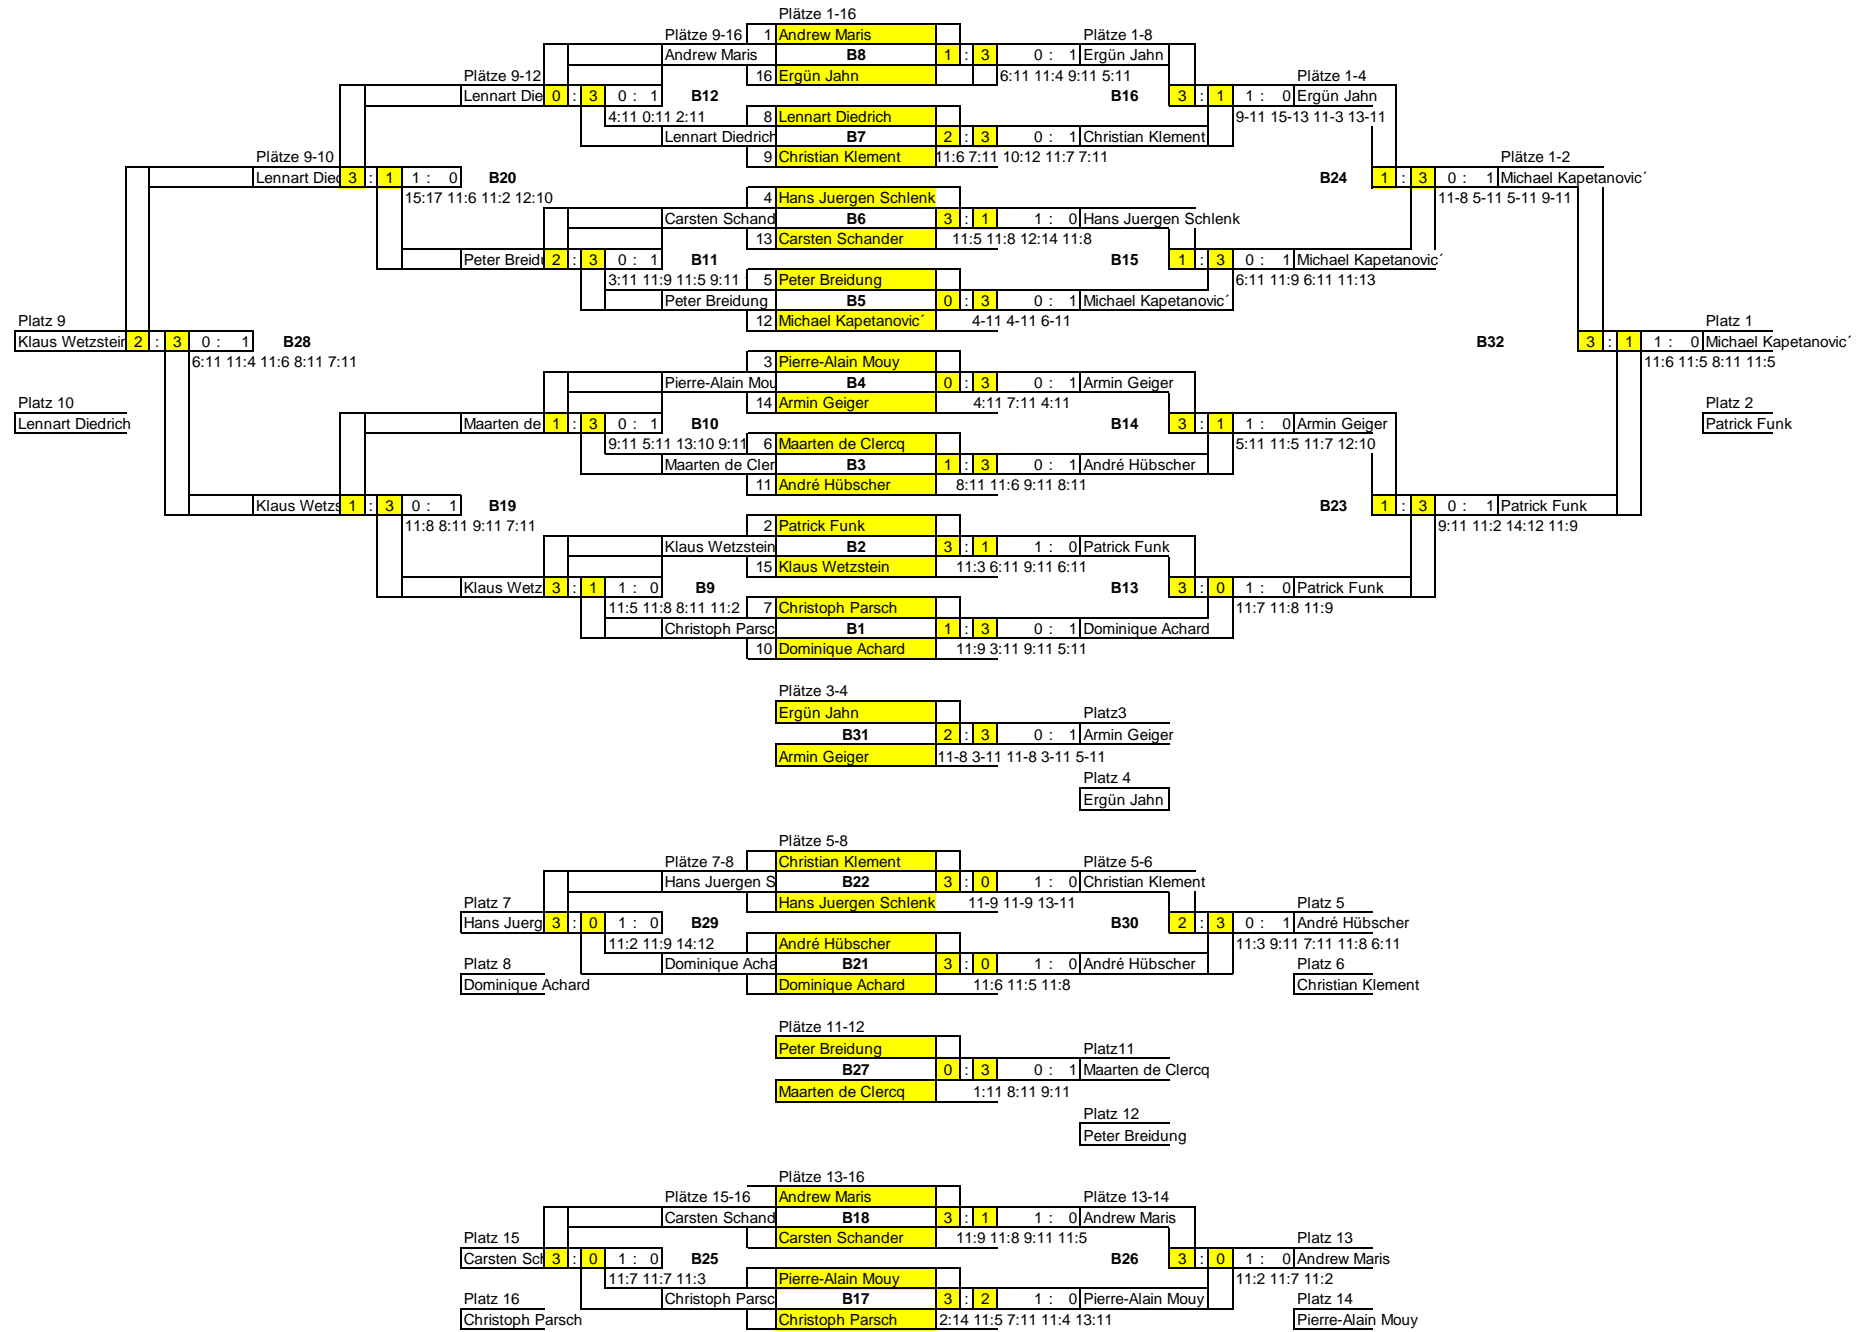

Herren A

Herren B

Herren C

Damen

1

	Fee Döhring	Stefanie Freihube	Christina Mißbach
1	Fee Döhring	xxxxxxxxxxxx	12:10 11:2 8:11 11:5
5	Stefanie Freihube	10:12 11:2 8:11 11:5	xxxxxxxxxxxx
9	Christina Mißbach	2:11 3:11 1:11	8:11 8:11: 8:11

1
2
3

2

	Tina Grün	Dorina Shehi	Cathleen Fischer
4	Tina Grün	xxxxxxxxxxxx	11:8 11:9 11:8
8	Dorina Shehi	8:11 9:11 8:11	xxxxxxxxxxxx
12	Cathleen Fischer	8:11 8:11 11:9 5:11	11:6 3:11 6:11 5:11

1
2
3

3

	Heike Sauder	Chuenchit Gehrer	Nathalie Rott
3	Heike Sauder	xxxxxxxxxxxx	11:1 11:5 11:5
7	Chuenchit Gehrer	1:11 5:11 5:11	xxxxxxxxxxxx
11	Nathalie Rott	1:11 4:11 3:11	7:11 7:11 6:11

1
2
3

4

	Sharon Sinclair	Theresa Winderlich	Carolin Leukefeld
2	Sharon Sinclair	xxxxxxxxxxxx	4:11 4:11 5:11
6	Theresa Winderlich	11:4 11:4 11:5	xxxxxxxxxxxx
10	Carolin Leukefeld	3:11 3:11 4:11	11-9 13-15 9-11 7-11

Spiel Platz

1und2
3und4
5und6
7und8
9und10
11und12

Fee Döhring	vs	Sharon Sinclair	5-11 4-11 11-8 2-11
Tina Grün	vs	Heike Sauder	7-11 6-11 7-11
Steffi Freihube	vs	Theresa Winderlich	11-9 11-3 11-4
Dorina Shehi	vs	Chuenchit Gehrer	11-9 11:4 11:6
Christina Mißbach	vs	Carolin Leukefeld	5:11 11:7 11:5 11:7
Cathleen Fischer	vs	Nathalie Rott	11:3 11:6 11:6