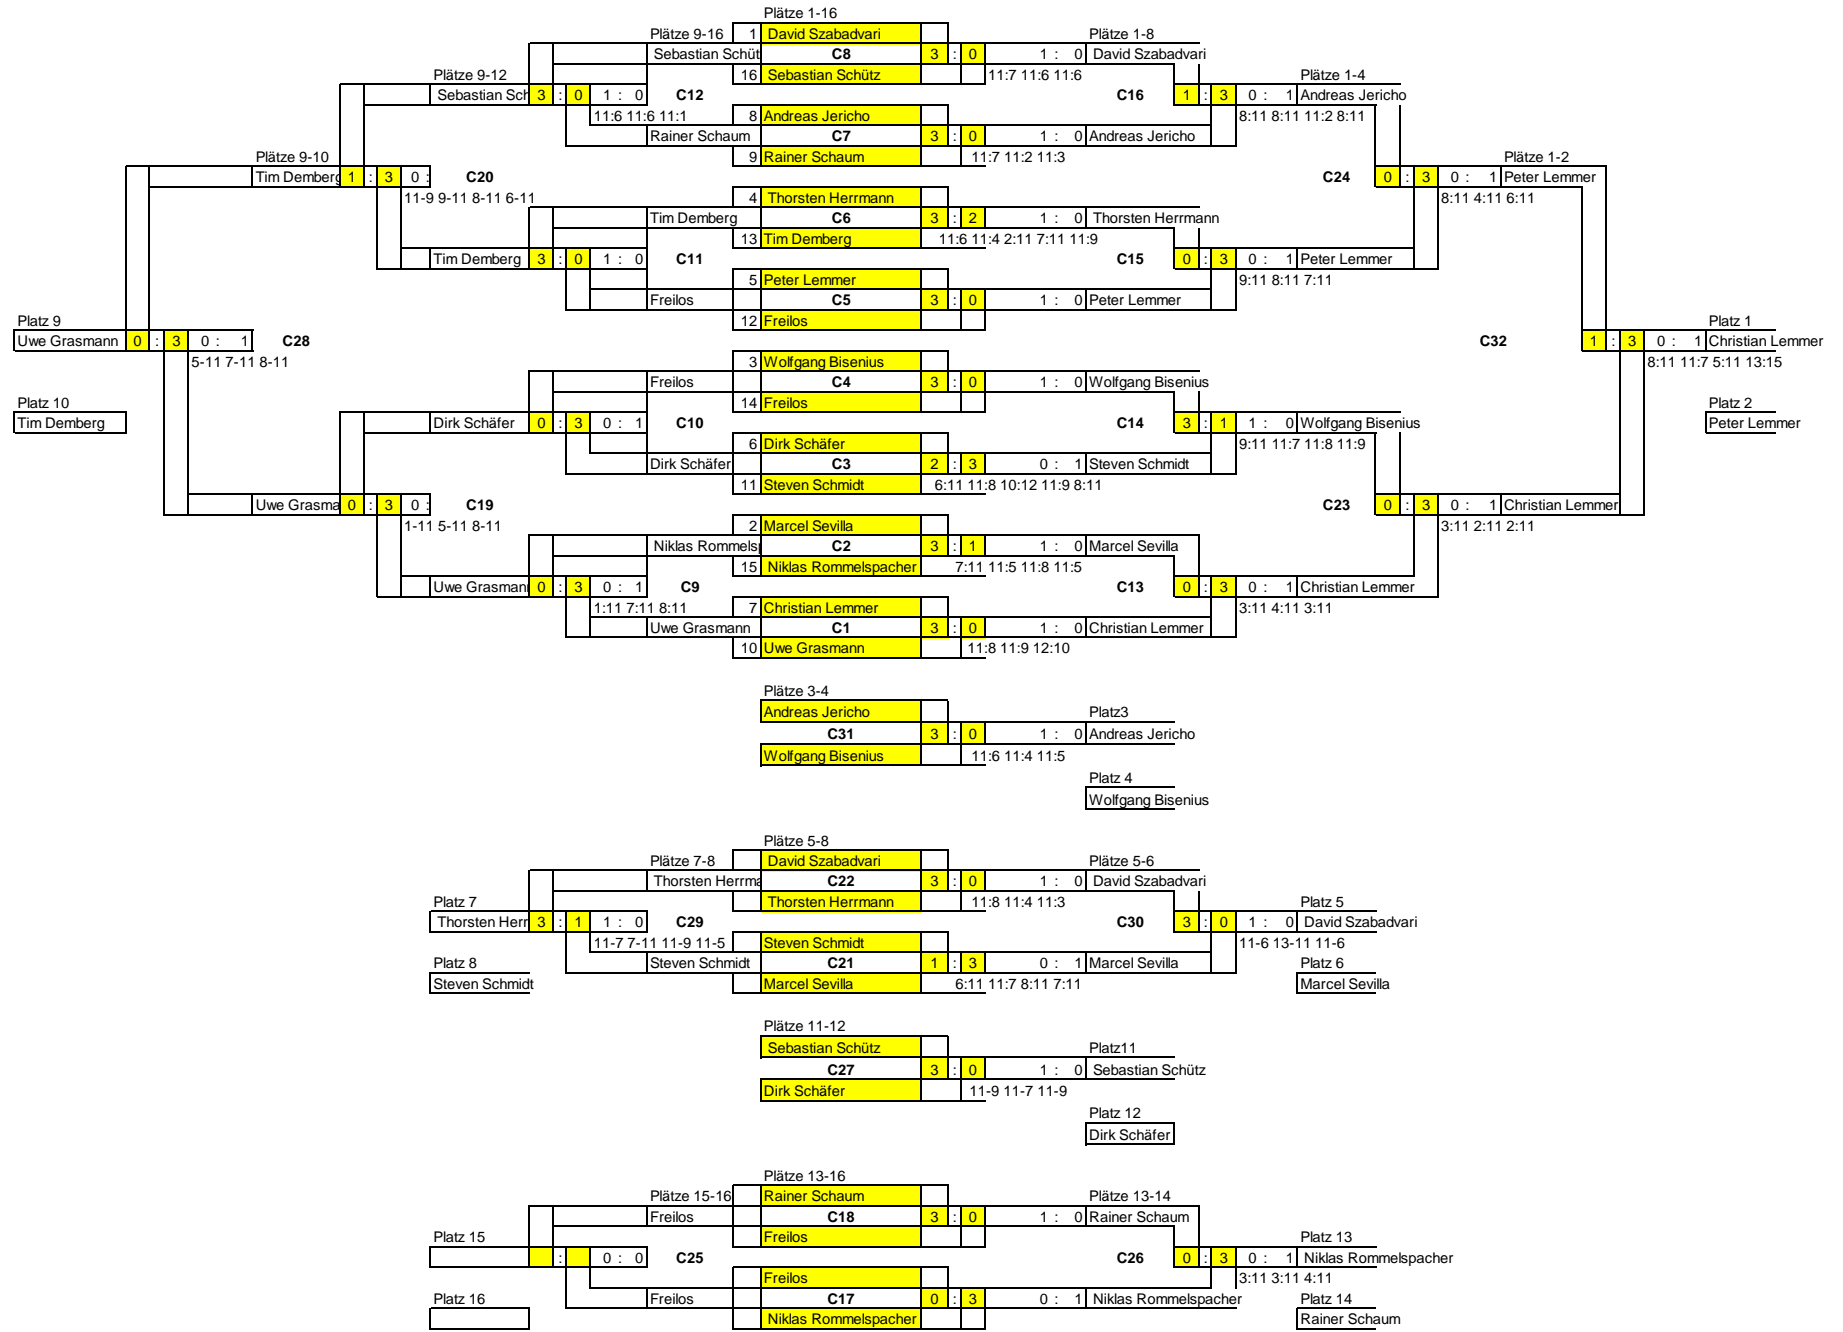

Herren A

Herren B

Herren C

Damen

1

	Fee Döhring	Stefanie Freihube	Christina Mißbach
1	Fee Döhring	xxxxxxxxxxxx	12:10 11:2 8:11 11:5
5	Stefanie Freihube	10:12 11:2 8:11 11:5	xxxxxxxxxxxx
9	Christina Mißbach	2:11 3:11 1:11	8:11 8:11: 8:11

1
2
3

4

	Sharon Sinclair	Theresa Winderlich	Carolin Leukefeld
2	Sharon Sinclair	xxxxxxxxxxxx	4:11 4:11 5:11
6	Theresa Winderlich	11:4 11:4 11:5	xxxxxxxxxxxx
10	Carolin Leukefeld	3:11 3:11 4:11	11-9 13-15 9-11 7-11

Spiel Platz

1und2
3und4
5und6
7und8
9und10
11und12

Fee Döhring	vs	Sharon Sinclair	5-11 4-11 11-8 2-11
Tina Grün	vs	Heike Sauder	7-11 6-11 7-11
Steffi Freihube	vs	Theresa Winderlich	11-9 11-3 11-4
Dorina Shehi	vs	Chuenchit Gehrer	11-9 11:4 11:6
Christina Mißbach	vs	Carolin Leukefeld	5:11 11:7 11:5 11:7
Cathleen Fischer	vs	Nathalie Rott	11:3 11:6 11:6

D20	Heike Sauder	vs	Sharon Sinclair	4:11 6:11 14:12 3:11	Sharon Sinclair
D21	Chuenchit Gehrer	vs	Theresa Winderlich	11:7 7:11 5:11 7:11	Theresa Winderlich
D22	Nathalie Rott	vs	Carolin Leukefeld	11:4 11:4 11:7	Carolin Leukefeld